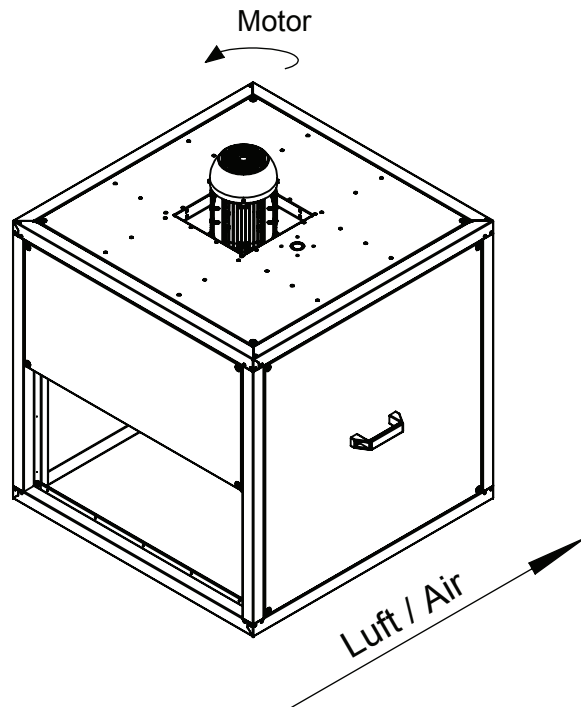

1:15 A4 mm

General tolerances  
DIN ISO 2768-c

**MPC450D4F4TI30**

**146696 00**

**ruck**<sup>eu</sup>  
VENTILATOREN  
ruck Ventilatoren  
Max-Planck-Str. 5  
D-97944 Boxberg

Protection Mark  
according to ISO16016  
Created s.pop  
Drawn s.pop  
Released s.pop  
Disabled