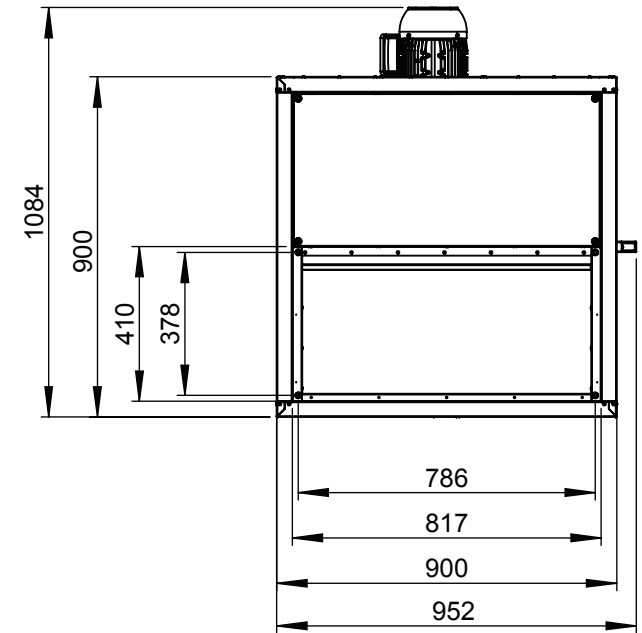

ruck^{eu}
VENTILATOREN
ruck Ventilatoren
Max-Planck-Str. 5
D-97944 Boxberg

Protection Mark
according to ISO16016
Created s.pop
Drawn s.pop
Released s.pop
Disabled

1:20 A4 mm

General tolerances
DIN ISO 2768-c
13.06.2018
13.06.2018
13.06.2018

MPC500D4F4TI30

146700 00