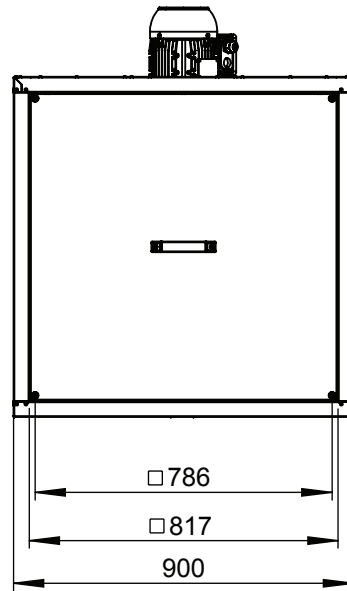

ruck^{eu}
VENTILATOREN
ruck Ventilatoren
Max-Planck-Str. 5
D-97944 Boxberg

Protection Mark
according to ISO16016
Created s.pop
Drawn s.pop
Released s.pop
Disabled

1:20 A4 mm

General tolerances
DIN ISO 2768-c
13.06.2018
13.06.2018
13.06.2018

MPC500D4F4TI30

146700 00