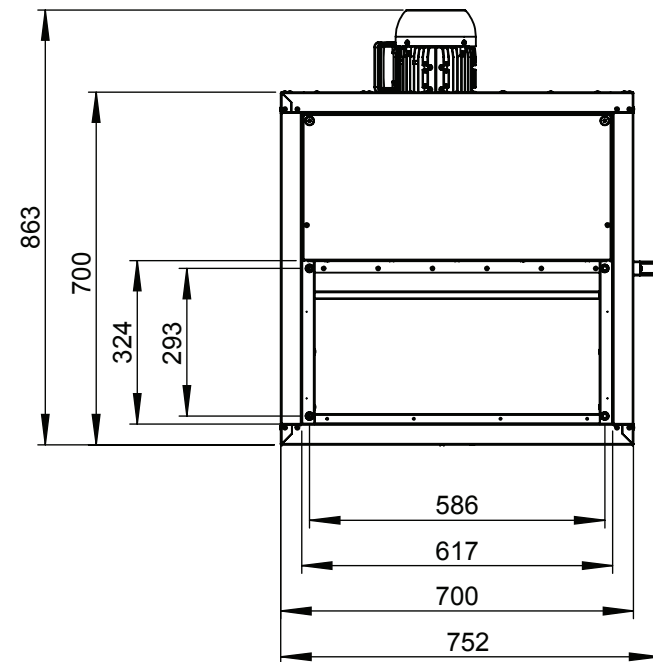

1:10 A4 mm

Protection Mark  
according to ISO16016

General tolerances  
DIN ISO 2768-c

Created s.pop  
Drawn s.pop  
Released s.pop  
Disabled

12.06.2018  
12.06.2018  
12.06.2018

**MPC280D2F4TI30**

**146669 00**