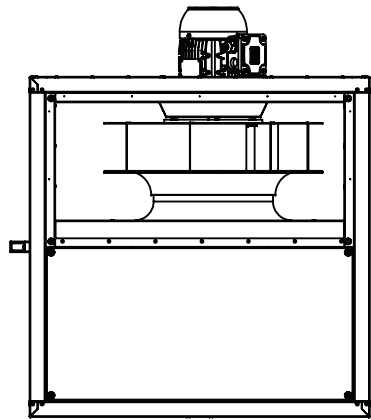

1:15 A4 mm

General tolerances  
DIN ISO 2768-c

**MPC450D4F4TI30**

**146696 00**

**ruck**<sup>eu</sup>  
VENTILATOREN  
ruck Ventilatoren  
Max-Planck-Str. 5  
D-97944 Boxberg

Protection Mark  
according to ISO16016  
Created s.pop  
Drawn s.pop  
Released s.pop  
Disabled