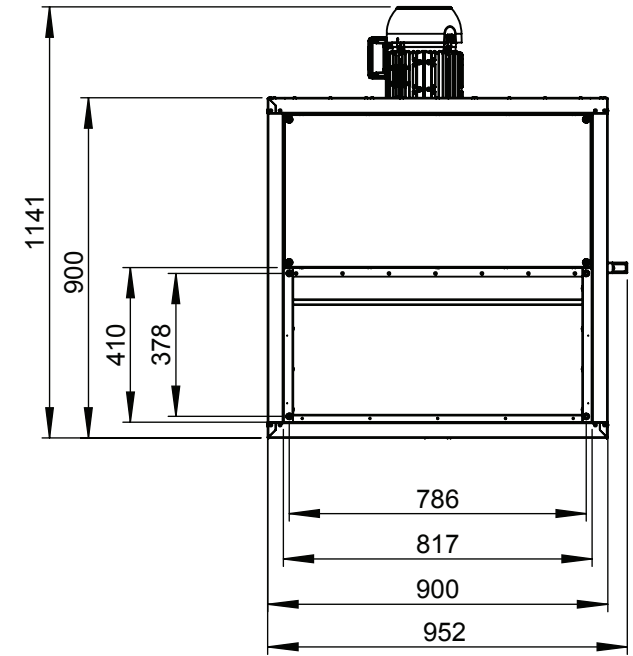

ruck^{eu}
VENTILATOREN
ruck Ventilatoren
Max-Planck-Str. 5
D-97944 Boxberg

1:20 A4 mm

Protection Mark
according to ISO16016

General tolerances
DIN ISO 2768-c

Created s.pop
Drawn s.pop
Released s.pop
Disabled

13.06.2018
13.06.2018
13.06.2018

MPC560D4F4TI30

146711 00