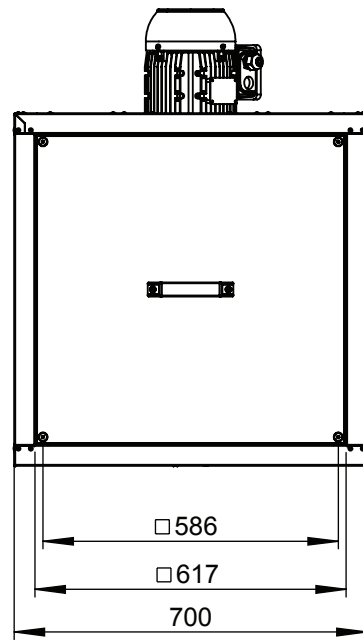

ruck^{eu}
VENTILATOREN
ruck Ventilatoren
Max-Planck-Str. 5
D-97944 Boxberg

Protection Mark
according to ISO 16016

Created s.pop
Drawn s.pop
Released s.pop
Disabled

1:15 A4 mm

General tolerances
DIN ISO 2768-c

MPC450D4F4TI30

146696 00