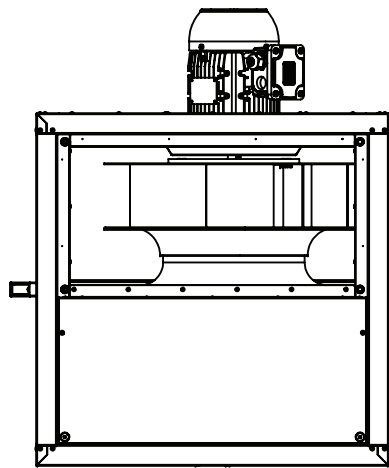

ruck^{eu}
VENTILATOREN
ruck Ventilatoren
Max-Planck-Str. 5
D-97944 Boxberg

Protection Mark
according to ISO 16016

Created s.pop
Drawn s.pop
Released s.pop
Disabled

1:15 A4 mm

General tolerances
DIN ISO 2768-c

MPC450D4F4TI30

146696 00