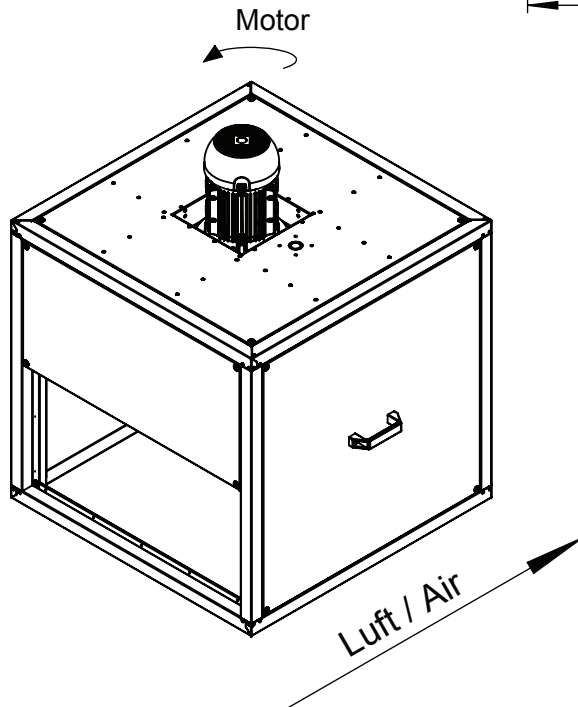

ruck^{eu}
VENTILATOREN
ruck Ventilatoren
Max-Planck-Str. 5
D-97944 Boxberg

1:20 A4 mm

Protection Mark
according to ISO16016

General tolerances
DIN ISO 2768-c

Created s.pop
Drawn s.pop
Released s.pop
Disabled

13.06.2018
13.06.2018
13.06.2018

MPC560D4F4TI30

146711 00