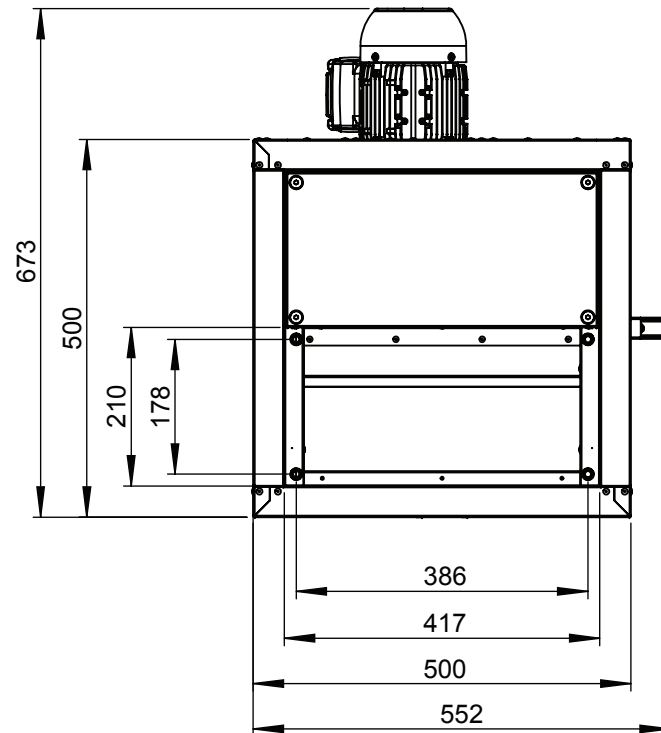

Motor

Luft / Air

ruck^{eu}
VENTILATOREN
ruck Ventilatoren
Max-Planck-Str. 5
D-97944 Boxberg

1:10 A4 mm

Protection Mark
according to ISO16016

General tolerances
DIN ISO 2768-c

Created s.pop
Drawn s.pop
Released s.pop
Disabled

12.06.2018
12.06.2018
12.06.2018

MPC280D2F4TI30

146669 00