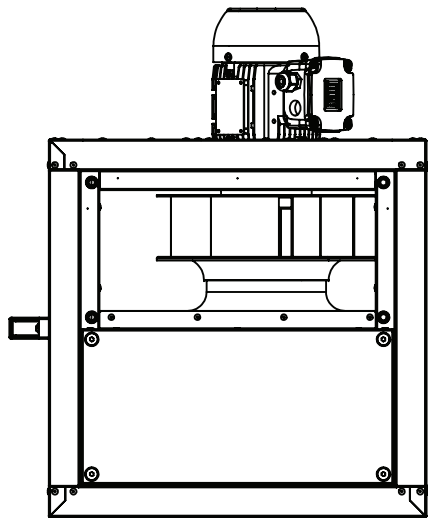

ruck^{eu}
VENTILATOREN
ruck Ventilatoren
Max-Planck-Str. 5
D-97944 Boxberg

Protection Mark
according to ISO16016

Created s.pop
Drawn s.pop
Released s.pop
Disabled

1:10 A4 mm

General tolerances
DIN ISO 2768-c

MPC250D2F4TI30

146665 00