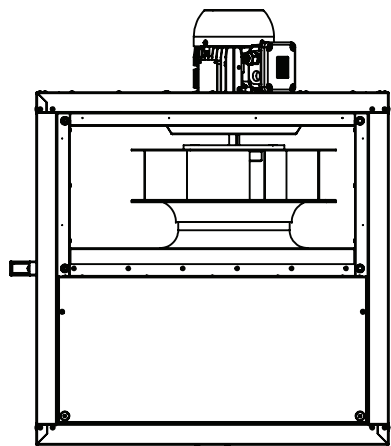

1:10 A4 mm

Protection Mark  
according to ISO16016

General tolerances  
DIN ISO 2768-c

Created s.pop  
Drawn s.pop  
Released s.pop  
Disabled

12.06.2018  
12.06.2018  
12.06.2018

**MPC280D2F4TI30**

**146669 00**