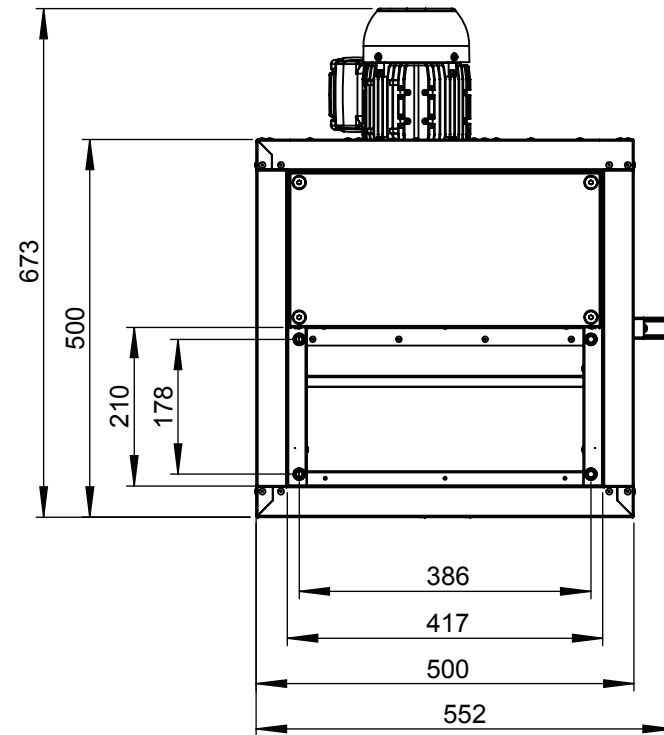

ruck^{eu}
VENTILATOREN
ruck Ventilatoren
Max-Planck-Str. 5
D-97944 Boxberg

Protection Mark
according to ISO16016

Created s.pop
Drawn s.pop
Released s.pop
Disabled

1:10 A4 mm

General tolerances
DIN ISO 2768-c

MPC250D2F4TI30

146665 00