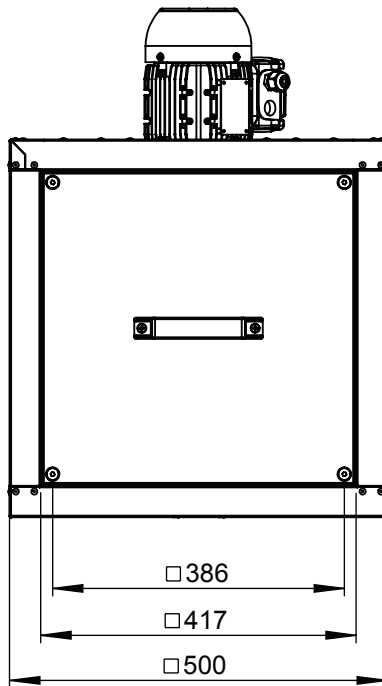

ruck^{eu}
VENTILATOREN
ruck Ventilatoren
Max-Planck-Str. 5
D-97944 Boxberg

Protection Mark
according to ISO16016

Created s.pop
Drawn s.pop
Released s.pop
Disabled

1:10 A4 mm

General tolerances
DIN ISO 2768-c

MPC250D2F4TI30

146665 00