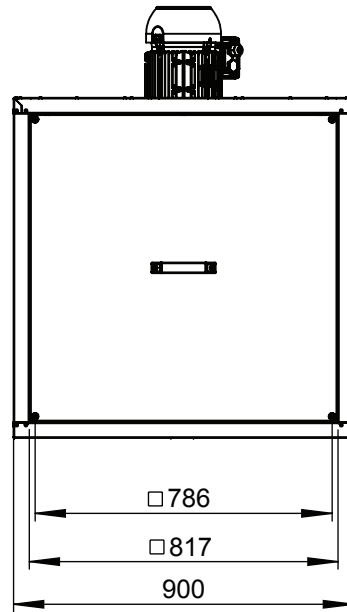

ruck^{eu}
VENTILATOREN
ruck Ventilatoren
Max-Planck-Str. 5
D-97944 Boxberg

1:20 A4 mm

Protection Mark
according to ISO16016

General tolerances
DIN ISO 2768-c

Created s.pop
Drawn s.pop
Released s.pop
Disabled

13.06.2018
13.06.2018
13.06.2018

MPC560D4F4TI30

146711 00