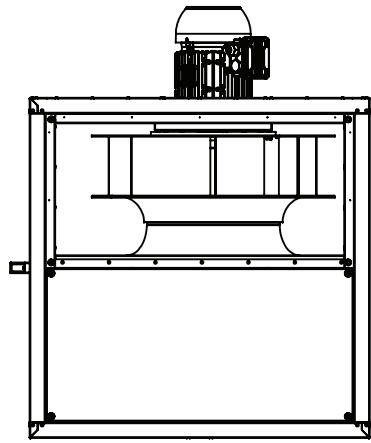

ruck^{eu}
VENTILATOREN
ruck Ventilatoren
Max-Planck-Str. 5
D-97944 Boxberg

1:20 A4 mm

Protection Mark
according to ISO16016

General tolerances
DIN ISO 2768-c

Created s.pop
Drawn s.pop
Released s.pop
Disabled

13.06.2018
13.06.2018
13.06.2018

MPC560D4F4TI30

146711 00