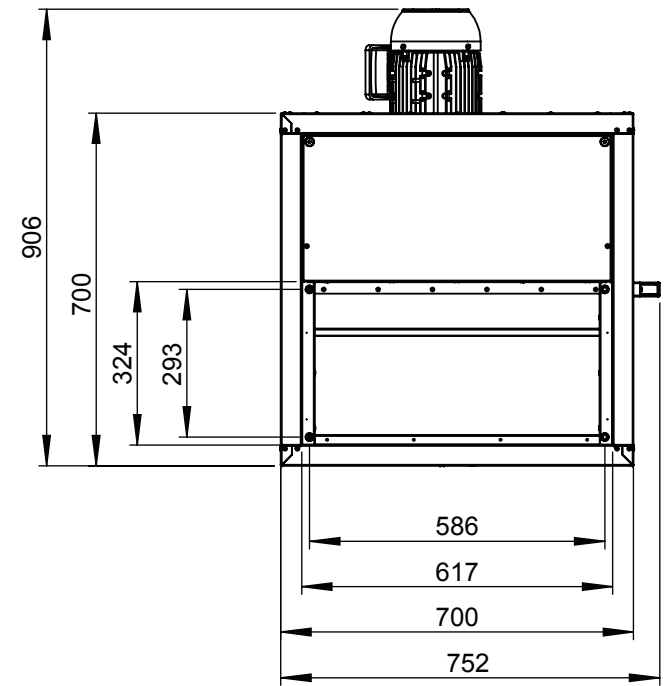

ruck^{eu}
VENTILATOREN
ruck Ventilatoren
Max-Planck-Str. 5
D-97944 Boxberg

Protection Mark
according to ISO 16016

Created s.pop
Drawn s.pop
Released s.pop
Disabled

1:15 A4 mm

General tolerances
DIN ISO 2768-c

MPC450D4F4TI30

146696 00