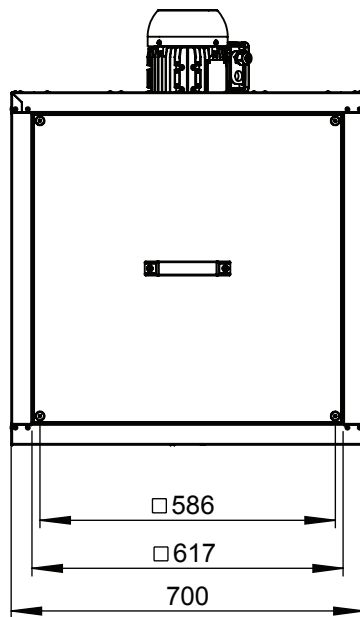

1:10 A4 mm

Protection Mark  
according to ISO16016

General tolerances  
DIN ISO 2768-c

Created s.pop  
Drawn s.pop  
Released s.pop  
Disabled

12.06.2018  
12.06.2018  
12.06.2018

**MPC280D2F4TI30**

**146669 00**